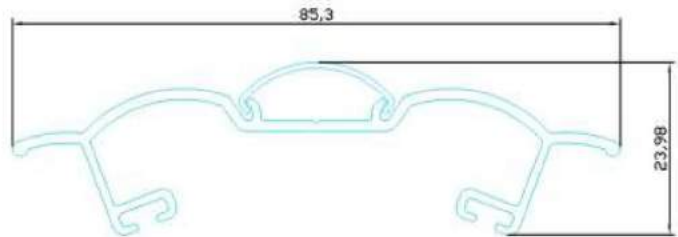

Sunwood Timber Glazing Bar Dimensions

60MM RAFTER MAIN BAR

50MM RAFTER MAIN BAR

HIP RAFTER

SUNWOOD RIDGE