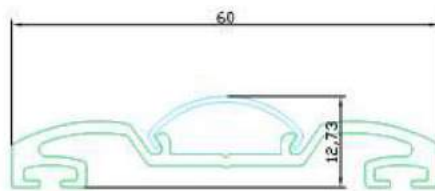

Sunwood Timber Glazing Bar Dimensions

60MM RAFTER MAIN BAR

50MM RAFTER MAIN BAR

HIP RAFTER

SUNWOOD RIDGE