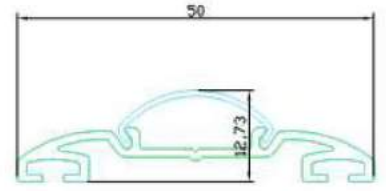

Sunwood Timber Glazing Bar Dimensions

60MM RAFTER MAIN BAR

50MM RAFTER MAIN BAR

HIP RAFTER

SUNWOOD RIDGE