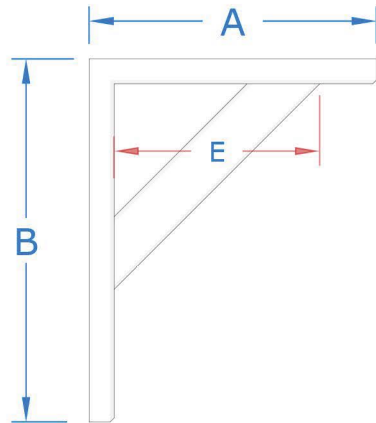

with Country canopy

premium bracket

Side Elevation

Front Elevation

Dimensions	A	B	C	D	E	F
Gallows Bracket Standard 1	375 mm	475 mm	68 mm	33 mm	275 mm	275 mm
Gallows Bracket Standard 2	500 mm	580 mm	68 mm	33 mm	400 mm	400 mm

Gallows Bracket
Specification