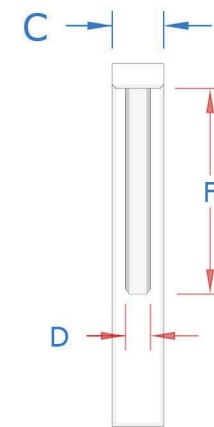

with Country canopy

premium bracket

Side Elevation

Front Elevation

Dimensions	A	B	C	D	E	F
Gallows Bracket Standard 1	375 mm	475 mm	68 mm	33 mm	275 mm	275 mm
Gallows Bracket Standard 2	500 mm	580 mm	68 mm	33 mm	400 mm	400 mm

Gallows Bracket
Specification