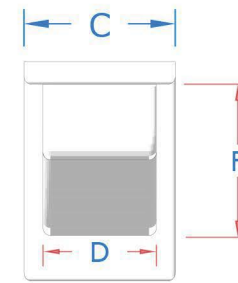

with Georgian door canopy

Side Elevation

Front Elevation

Dimensions	A	B	C	D	E	F
Small Decorative Bracket 1	380 mm	155 mm	110 mm	75 mm	345 mm	100 mm
Small Decorative Bracket 2	520 mm	155 mm	110 mm	75 mm	485 mm	100 mm

Small Decorative  
Specification