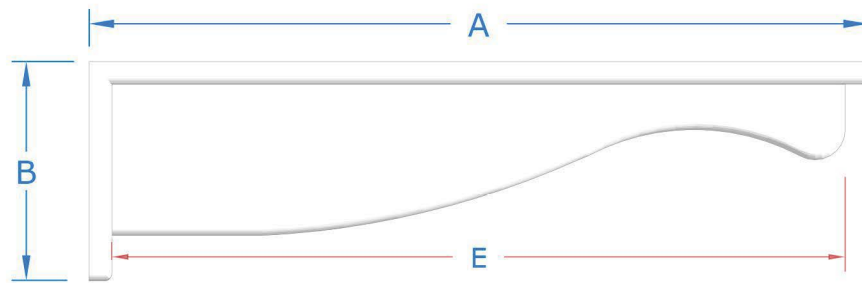

with Georgian door canopy

Side Elevation

Front Elevation

Dimensions	A	B	C	D	E	F
Small Decorative Bracket 1	380 mm	155 mm	110 mm	75 mm	345 mm	100 mm
Small Decorative Bracket 2	520 mm	155 mm	110 mm	75 mm	485 mm	100 mm

Small Decorative  
Specification