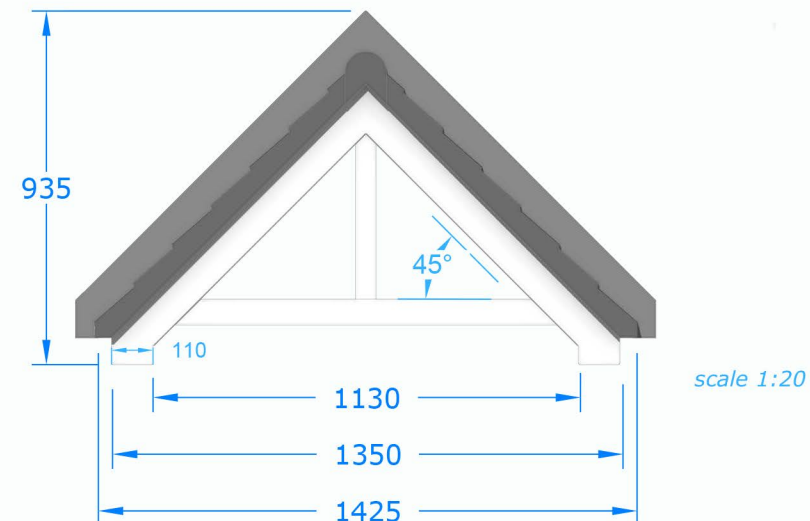

without Brackets

with Gallows Brackets

Side Elevation

Front Elevation

- Premium Colours
- Anthracite Grey (RAL 7016)
 - Black (RAL 9005)
 - Dark Mahogany (RAL 8017)
 - Light Oak (RAL 8001)

- Standard Roof Colours:
- Smooth Brown
 - Slate Grey