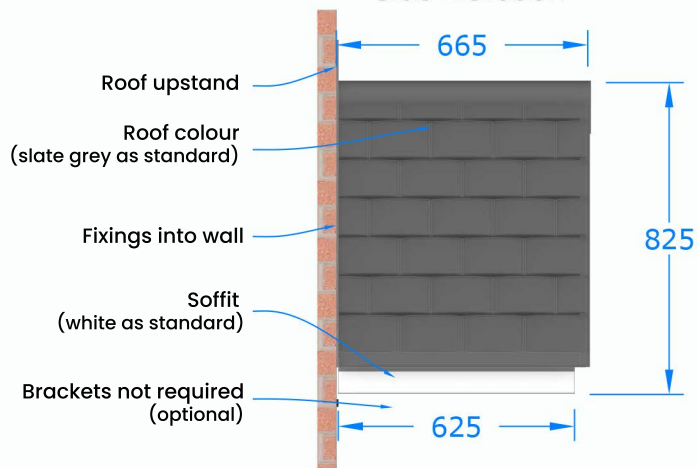

without Brackets

with Gallows Brackets

Side Elevation

Front Elevation

- Premium Colours
- Anthracite Grey (RAL 7016)
 - Black (RAL 9005)
 - Dark Mahogany (RAL 8017)
 - Light Oak (RAL 8001)

- Standard Roof Colours:
- Smooth Brown
 - Slate Grey