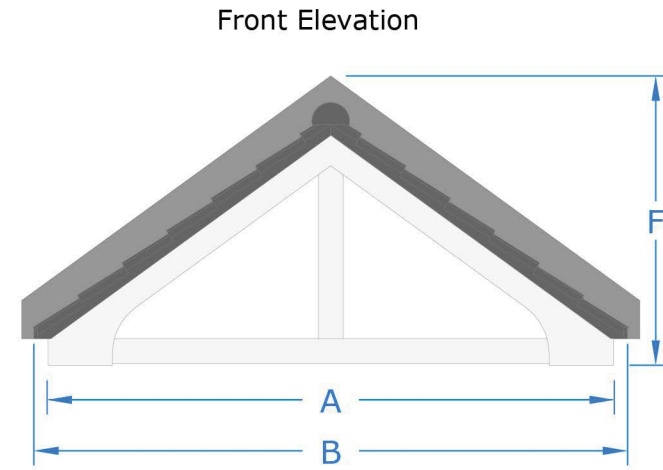

with Gallows Brackets

Premium Colours

- Anthracite Grey (RAL 7016)
- Black (RAL 9005)
- Dark Mahogany (RAL 8017)
- Light Oak (RAL 8001)

Standard Roof Colours:

- Smooth Brown
- Slate Grey

Premium colours are available at an additional cost. Call us for details.

01536 446395
www.theglazingshop.co.uk

Dimensions	A Soffit size	B Roof size	C Soffit projection	D Roof projection	E Canopy height	F Height inc upstand
36° standard	1500 mm	1580 mm	550 mm	600 mm	710 mm	780 mm
36° deep	1500 mm	1580 mm	800 mm	850 mm	710 mm	780 mm
32° standard	1710 mm	1790 mm	550 mm	600 mm	710 mm	780 mm
30° standard	2000 mm	2080 mm	550 mm	600 mm	710 mm	780 mm
30° deep	2000 mm	2080 mm	800 mm	850 mm	710 mm	780 mm

The Barlow Overdoor Canopy