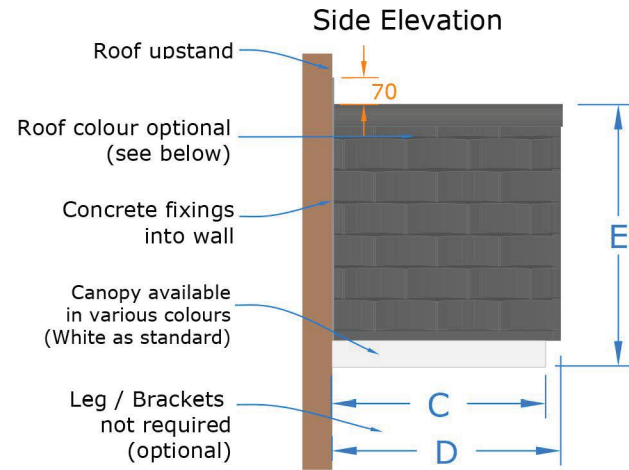

without Gallows Brackets

with Gallows Brackets

**Premium Colours**

-  Anthracite Grey (RAL 7016)
-  Black (RAL 9005)
-  Dark Mahogany (RAL 8017)
-  Light Oak (RAL 8001)

**Standard Roof Colours:**

-  Smooth Brown
-  Slate Grey

Premium colours are available at an additional cost. Call us for details.

01536 446395  
www.theglazingshop.co.uk

Dimensions	A Soffit size	B Roof size	C Soffit projection	D Roof projection	E Canopy height	F Height inc upstand
36° standard	1500 mm	1580 mm	550 mm	600 mm	710 mm	780 mm
36° deep	1500 mm	1580 mm	800 mm	850 mm	710 mm	780 mm
32° standard	1710 mm	1790 mm	550 mm	600 mm	710 mm	780 mm
30° standard	2000 mm	2080 mm	550 mm	600 mm	710 mm	780 mm
30° deep	2000 mm	2080 mm	800 mm	850 mm	710 mm	780 mm