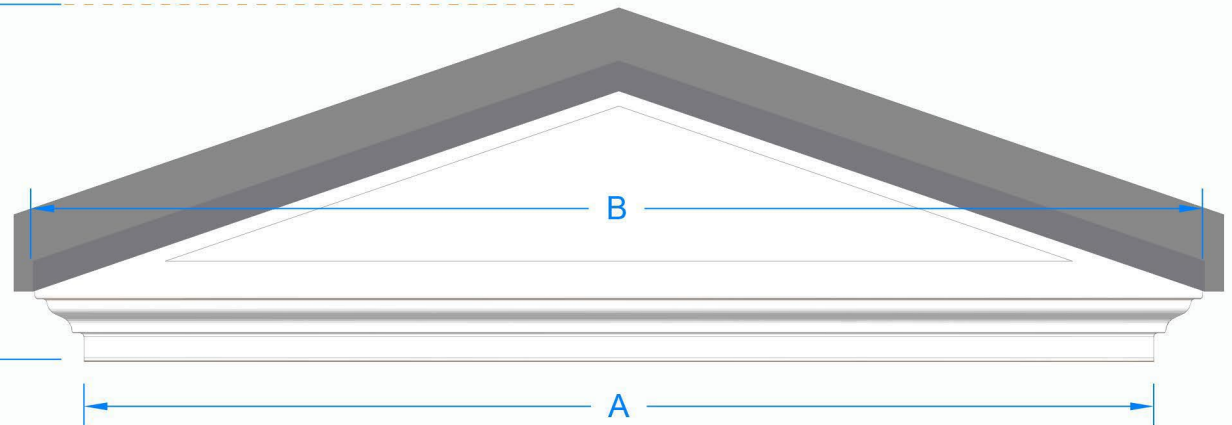

with Small Decorative Legs (white)

with Large Decorative Legs (mahogany)

with Small Decorative Legs (white)

Side Elevation

Front Elevation

Premium Colours

- Anthracite Grey (RAL 7016)
- Black (RAL 9005)
- Dark Mahogany (RAL 8017)
- Light Oak (RAL 8001)

Standard colours:

- Slate Grey (Roof)
- White (Soffit)

Dimensions	A Soffit size	B Roof size	C Soffit projection	D Roof projection	E Canopy height	F height inc upstand
small	1000 mm	1160 mm	600 mm	680 mm	400 mm	470 mm
medium	1380 mm	1550 mm	600 mm	680 mm	400 mm	470 mm
large	1730 mm	1880 mm	600 mm	680 mm	400 mm	470 mm