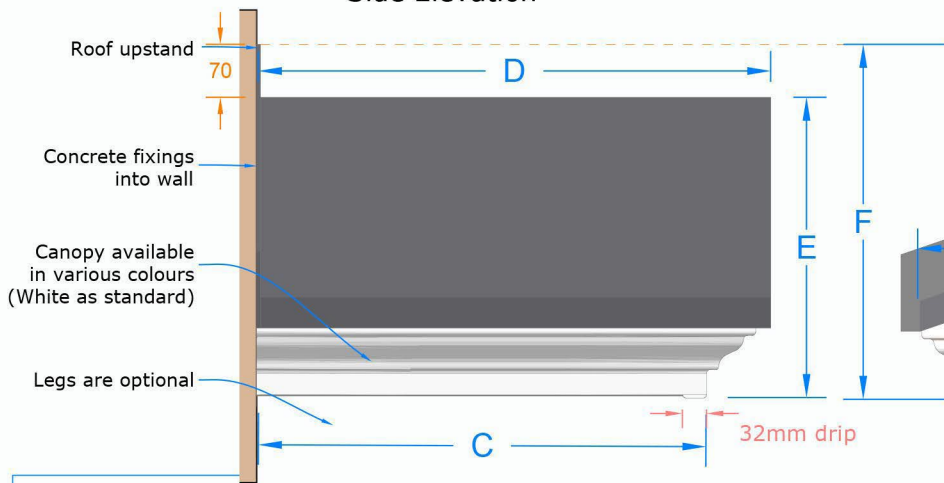

with Small Decorative Legs (white)

with Large Decorative Legs (mahogany)

with Small Decorative Legs (white)

Side Elevation

Front Elevation

Premium Colours

- Anthracite Grey (RAL 7016)
- Black (RAL 9005)
- Dark Mahogany (RAL 8017)
- Light Oak (RAL 8001)

Standard colours:

- Slate Grey (Roof)
- White (Soffit)

Dimensions	A Soffit size	B Roof size	C Soffit projection	D Roof projection	E Canopy height	F height inc upstand
small	1000 mm	1160 mm	600 mm	680 mm	400 mm	470 mm
medium	1380 mm	1550 mm	600 mm	680 mm	400 mm	470 mm
large	1730 mm	1880 mm	600 mm	680 mm	400 mm	470 mm