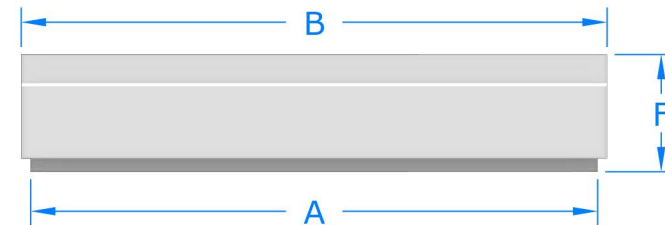

Side Elevation

Front Elevation

Bespoke soffit widths available - up to 5385mm

- Premium Colours
- Anthracite Grey (RAL 7016)
 - Black (RAL 9005)
 - Dark Mahogany (RAL 8017)
 - Light Oak (RAL 8001)

- Standard Colours:
- White (RAL 9003)
 - Slate Grey

Bespoke size

Dimensions	A Soffit size	B Roof size	C Soffit projection	D Roof projection	E Canopy height	F Height inc upstand
size 1	1435 mm	1500 mm	680 mm	705 mm	235 mm	310 mm
size 2	1785 mm	1850 mm	680 mm	705 mm	235 mm	310 mm
size 3	2235 mm	2300 mm	680 mm	705 mm	235 mm	310 mm
size 4	2485 mm	2550 mm	680 mm	705 mm	235 mm	310 mm
maximum	5385 mm	5450 mm	680 mm	705 mm	235 mm	310 mm