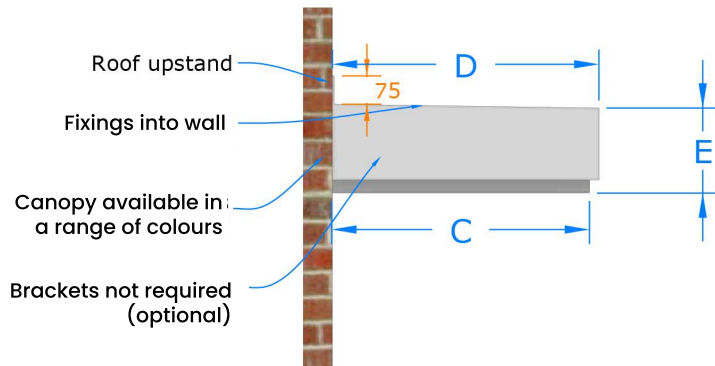

Side Elevation

Front Elevation

Bespoke soffit widths available - up to 5385mm

- Premium Colours
- Anthracite Grey (RAL 7016)
 - Black (RAL 9005)
 - Dark Mahogany (RAL 8017)
 - Light Oak (RAL 8001)

- Standard Colours:
- White (RAL 9003)
 - Slate Grey

Bespoke size

Dimensions	A Soffit size	B Roof size	C Soffit projection	D Roof projection	E Canopy height	F Height inc upstand
size 1	1435 mm	1500 mm	680 mm	705 mm	235 mm	310 mm
size 2	1785 mm	1850 mm	680 mm	705 mm	235 mm	310 mm
size 3	2235 mm	2300 mm	680 mm	705 mm	235 mm	310 mm
size 4	2485 mm	2550 mm	680 mm	705 mm	235 mm	310 mm
maximum	5385 mm	5450 mm	680 mm	705 mm	235 mm	310 mm