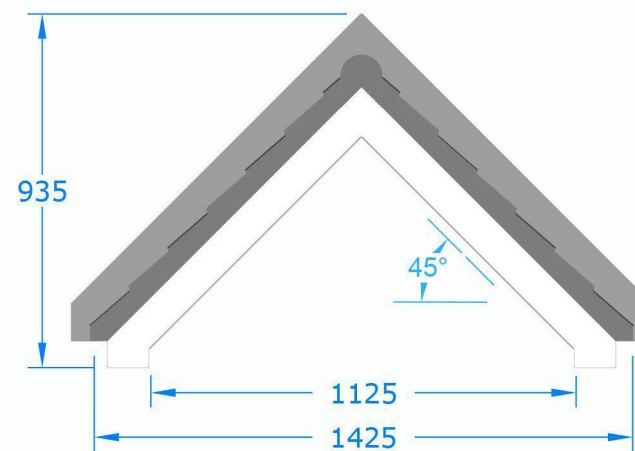

without Brackets

with Gallows Brackets

Side Elevation

Front Elevation

Premium Colours

-  Anthracite Grey (RAL 7016)
-  Black (RAL 9005)
-  Dark Mahogany (RAL 8017)
-  Light Oak (RAL 8001)

Standard Roof Colours:

-  Smooth Brown
-  Slate Grey

Premium colours are available at an additional cost. Call us for details.

01536 446395

www.theglazingshop.co.uk

Available only in one size

The 45° Clifton Overdoor Canopy

All Dimensions shown in mm