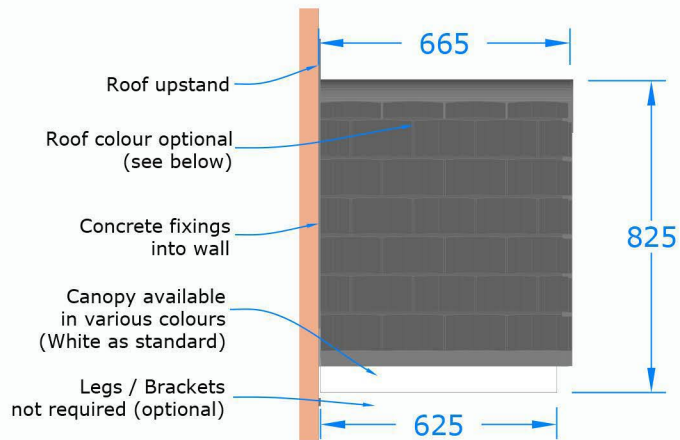

without Brackets

with Gallows Brackets

Side Elevation

Front Elevation

Premium Colours

-  Anthracite Grey (RAL 7016)
-  Black (RAL 9005)
-  Dark Mahogany (RAL 8017)
-  Light Oak (RAL 8001)

Standard Roof Colours:

-  Smooth Brown
-  Slate Grey

Premium colours are available at an additional cost. Call us for details.

01536 446395

www.theglazingshop.co.uk

Available only in one size

The 45° Clifton Overdoor Canopy

All Dimensions shown in mm